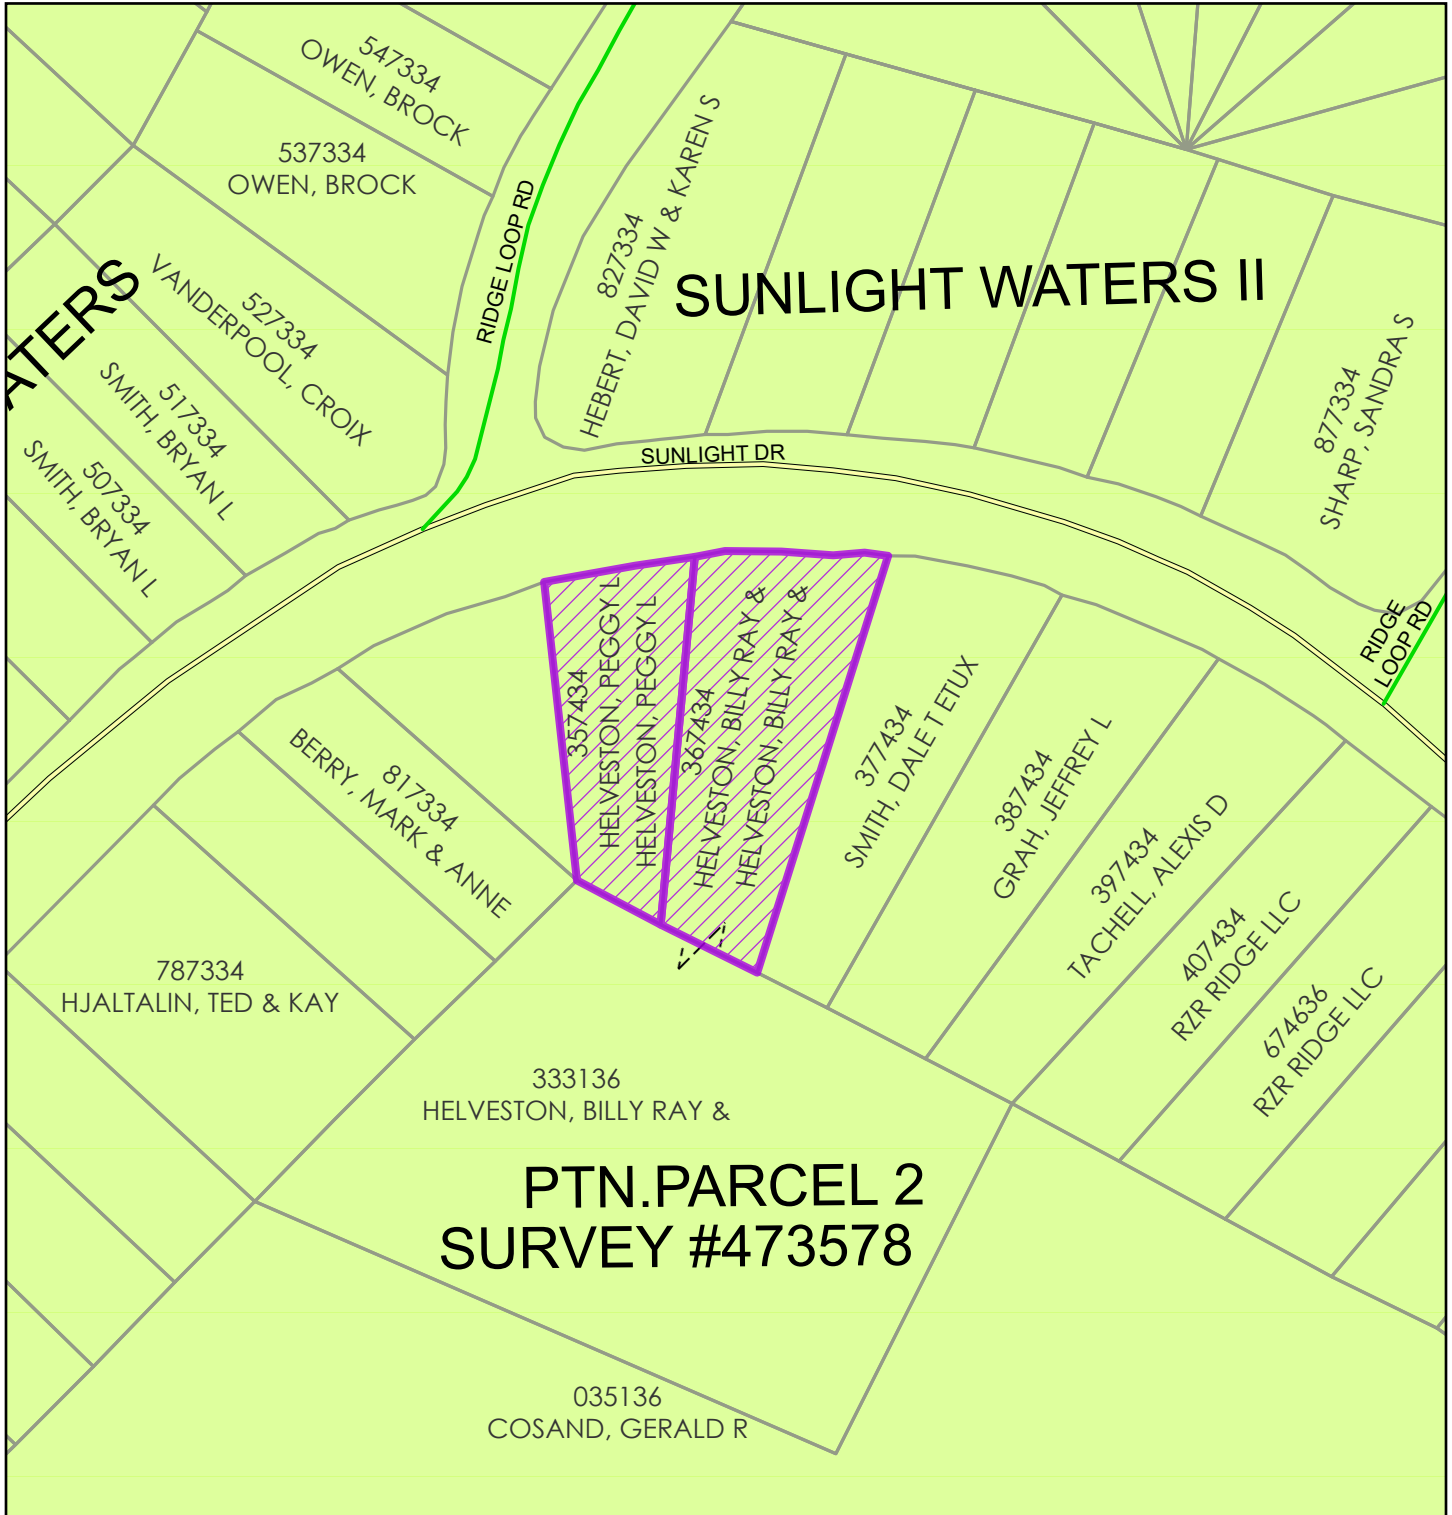

BL-26-00009 Helveston

Hazardous Slope

2026

Coordinate System: NAD 1983 StatePlane Washington South FIPS 4602 Feet